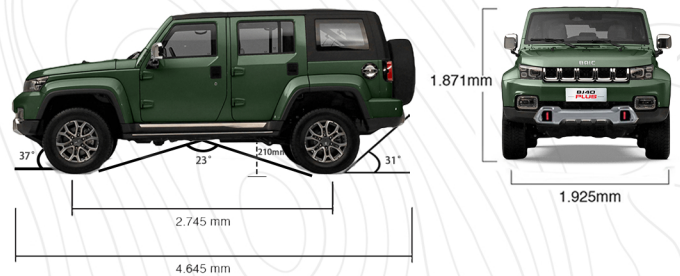

DIMENSION

EXTERIOR COLOR