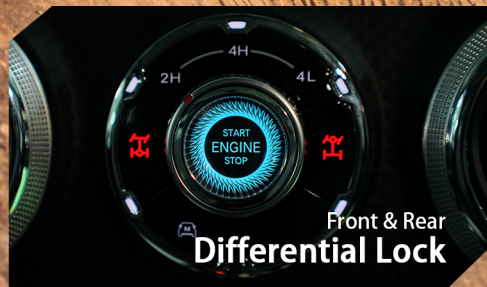

BAIC

LEGACY OF FREEDOM
BUILT TO EXPLORE

**BJ40
PLUS**

ADVANCED EQUIPMENT ASSEMBLED IN INDONESIA