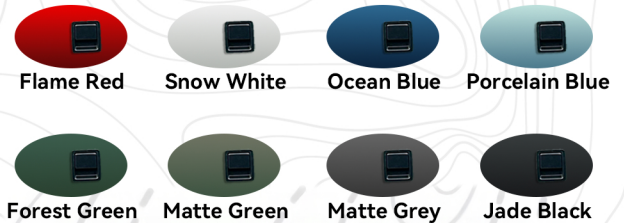

BEST SUV OFF ROAD
IIMS
2 0 2 5

JABODETABEK: BAIC Alam Sutera – 081213886229 | BAIC Cibubur – 085121100057 | BAIC PIK 2 – 085213992219 | BAIC Gading Serpong – 087889880607
BAIC Kelapa Gading – 08119666888 | BAIC Puri Indah – 021 38774141

WEST JAVA: BAIC Naripan Bandung – 081122260111 | **CENTRAL JAVA:** BAIC Yogyakarta – 081326432582 | BAIC Siliwangi Semarang – 081327430980
EAST JAVA: BAIC Jemursari Surabaya – 0811 3333 3000 | **SUMATERA:** BAIC Letda Sujono Medan – 08124000 4546 | BAIC Pekanbaru – 08112980222
BAIC Palembang – 081911539000 | **BALI:** BAIC Denpasar – 082339039955 | **BATAM:** BAIC Batam – 082277999676 | **KALIMANTAN:** BAIC Samarinda – 085194171427 | **SULAWESI:** BAIC Makassar – 081327430980

PT. JIO DISTRIBUSI INDONESIA
BAIC Sole Distributor Company

Jl. Jalur Sutera Boulevard Kav.30, Panunggangan Timur, Kec.Pinang,
Kota Tangerang, Banten 15336
HOTLINE 0800 - 1010 - 999

DISCLAIMER*
Specifications, equipment, colors & materials shown here may differ from every country. Please check with your local dealer for the latest information

FREE SERVICE MAINTENANCE
4YEARS | 80,000KM

Term & Condition Apply