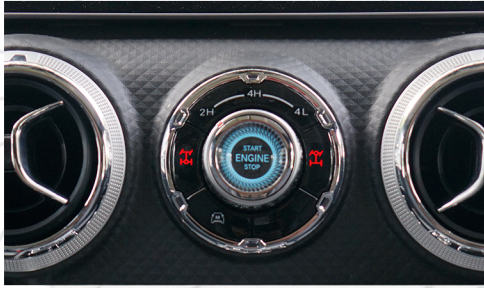

# BJ40 - PLUS SPECIFICATIONS

**ELECTRONIC SELECTABLE 4X4 DRIVE MODE WITH FRONT & REAR DIFFERENTIAL LOCK**

**LEATHER SEATS LUXURIOUS AND COMFORT SEATS**

**STRONG & DURABLE CHASSIS FOR ALL TERRAIN CONDITIONS**

**REMOVABLE ROOF**

Engine & Drivetrain	BJ40 PLUS
Length/Width/Height (mm)	4645 / 1925 / 1871
Wheelbase (mm)	2745
Fuel tank capacity (l)	75
Approach angle (degrees)	37°
Departure angle (degrees)	31°
Rampover angle (degrees)	23°
Ground clearance (mm)	210
Luggage capacity (litres) *seats down	532/965*
Displacement (cm <sup>3</sup> )	2.000 cc Turbo
Cylinder configuration	In-line 4 cylinder 16 Valve
Maximum power (Hp @ r/min)	221 Hp @ 5500 r/min
Maximum torque (Nm @ r/min)	380 Nm @ 1750-4500 r/min
Emission controls	Euro IV
Transmission	ZF-FRIEDRICHSHAFEN 8 Speed AT
Front suspension	Double wishbone/coil spring front independent suspension
Rear suspension	Five-link/Coil Spring Rigid Axle
Drivetrain	4WD with Electronic Shifter
Features	
Wheels and Tyres	265/65 R17 AT
Spare tyre	Full size
Removable hard top	✓
Height adjustable headlights - electric	✓
Cruise Control	✓
Dual zone auto air conditioner	✓
6-Way Front Electrical Seat + Lumbar Support	✓
Rear seat recline function	✓
Anti-lock Braking System (ABS)	✓
Electronic Brake force Distribution (EBD)	✓
Electronic Stability Programme (ESP), Emergency Brake Assist (EBA)	✓
Traction Control System (TCS), Hill Ascent Control (HAC)	✓
Hill Descent Control (HDC)	✓
Electronic Parking Brake (EPB)	✓
Front and Rear Axle Different Lock	✓