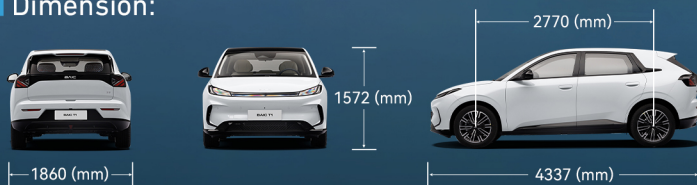

Dimension:

MODEL	BAIC T1
INTERIOR FEATURES	
Soft Interior	✓
Four-Direction Steering Wheel Adjustment (Manual)	✓
Multi-Function Steering Wheel	✓
LCD Meter (8.8 Inch)	✓
Electric Tailgate	✓
Front and Rear Air Conditioning Outlets	✓
Seat Material	Leather
Driver and Passenger Memory Seat	6-Way & 4-Way Electric
Driver and Passenger Seat Ventilation	✓
Rear Seats With 4/6 Folded	✓
INTERIOR INTELLIGENT	
Phone Connectivity	CarPlay and EasyConnection
Front Phone Supercharger Port (66W)	✓
USB Charging Port	Front (A Port) & Rear (27W C Port)
15.6 Inch LCD Central Control Screen	✓
Speakers	6
EXTERIOR FEATURES	
Panoramic Sky Curtain	✓
Rain Sensing Wiper	✓
Electrically Adjustable External Rearview Mirror	✓
18-Inch Aluminium Alloy Wheels	✓
Tire Size	215/55R18
Tire Pressure Monitoring (Indirect Type)	✓
Manual Charging Port	✓
European Standard Charging Port (CCS2)	✓
LED Headlights and Taillights	✓
Auto Headlights	✓
Automatic High-Low Beam Switching (AHB)	✓

Exterior Color Option:

BLUE

PURPLE

GREY

SILVER

WHITE

JABODETABEK: BAIC Alam Sutera | BAIC Cibubur | BAIC Kota Wisata Cibubur | BAIC Harapan Indah Bekasi | BAIC Gading Serpong | BAIC Kelapa Gading
BAIC Puri Indah | BAIC Kuningan City Mall | BAIC Bogor

WEST JAVA: BAIC Naripan Bandung | BAIC Soekarno Hatta Bandung | **CENTRAL JAVA:** BAIC Yogyakarta | BAIC Siliwangi Semarang
EAST JAVA: BAIC Jemursari Surabaya | **SUMATERA:** BAIC Letda Sujono Medan | BAIC Pekanbaru | BAIC Palembang | **BALI:** BAIC Denpasar
BATAM: BAIC Batam | **KALIMANTAN:** BAIC Samarinda | **SULAWESI:** BAIC Makassar

PT. JIO DISTRIBUSI INDONESIA
BAIC Sole Distributor Company

BAIC Tower, 13th floor
West Gading Serpong Boulevard St. No. 8
Gading Serpong District, Tangerang Regency
Tel. (021) 5020 1717